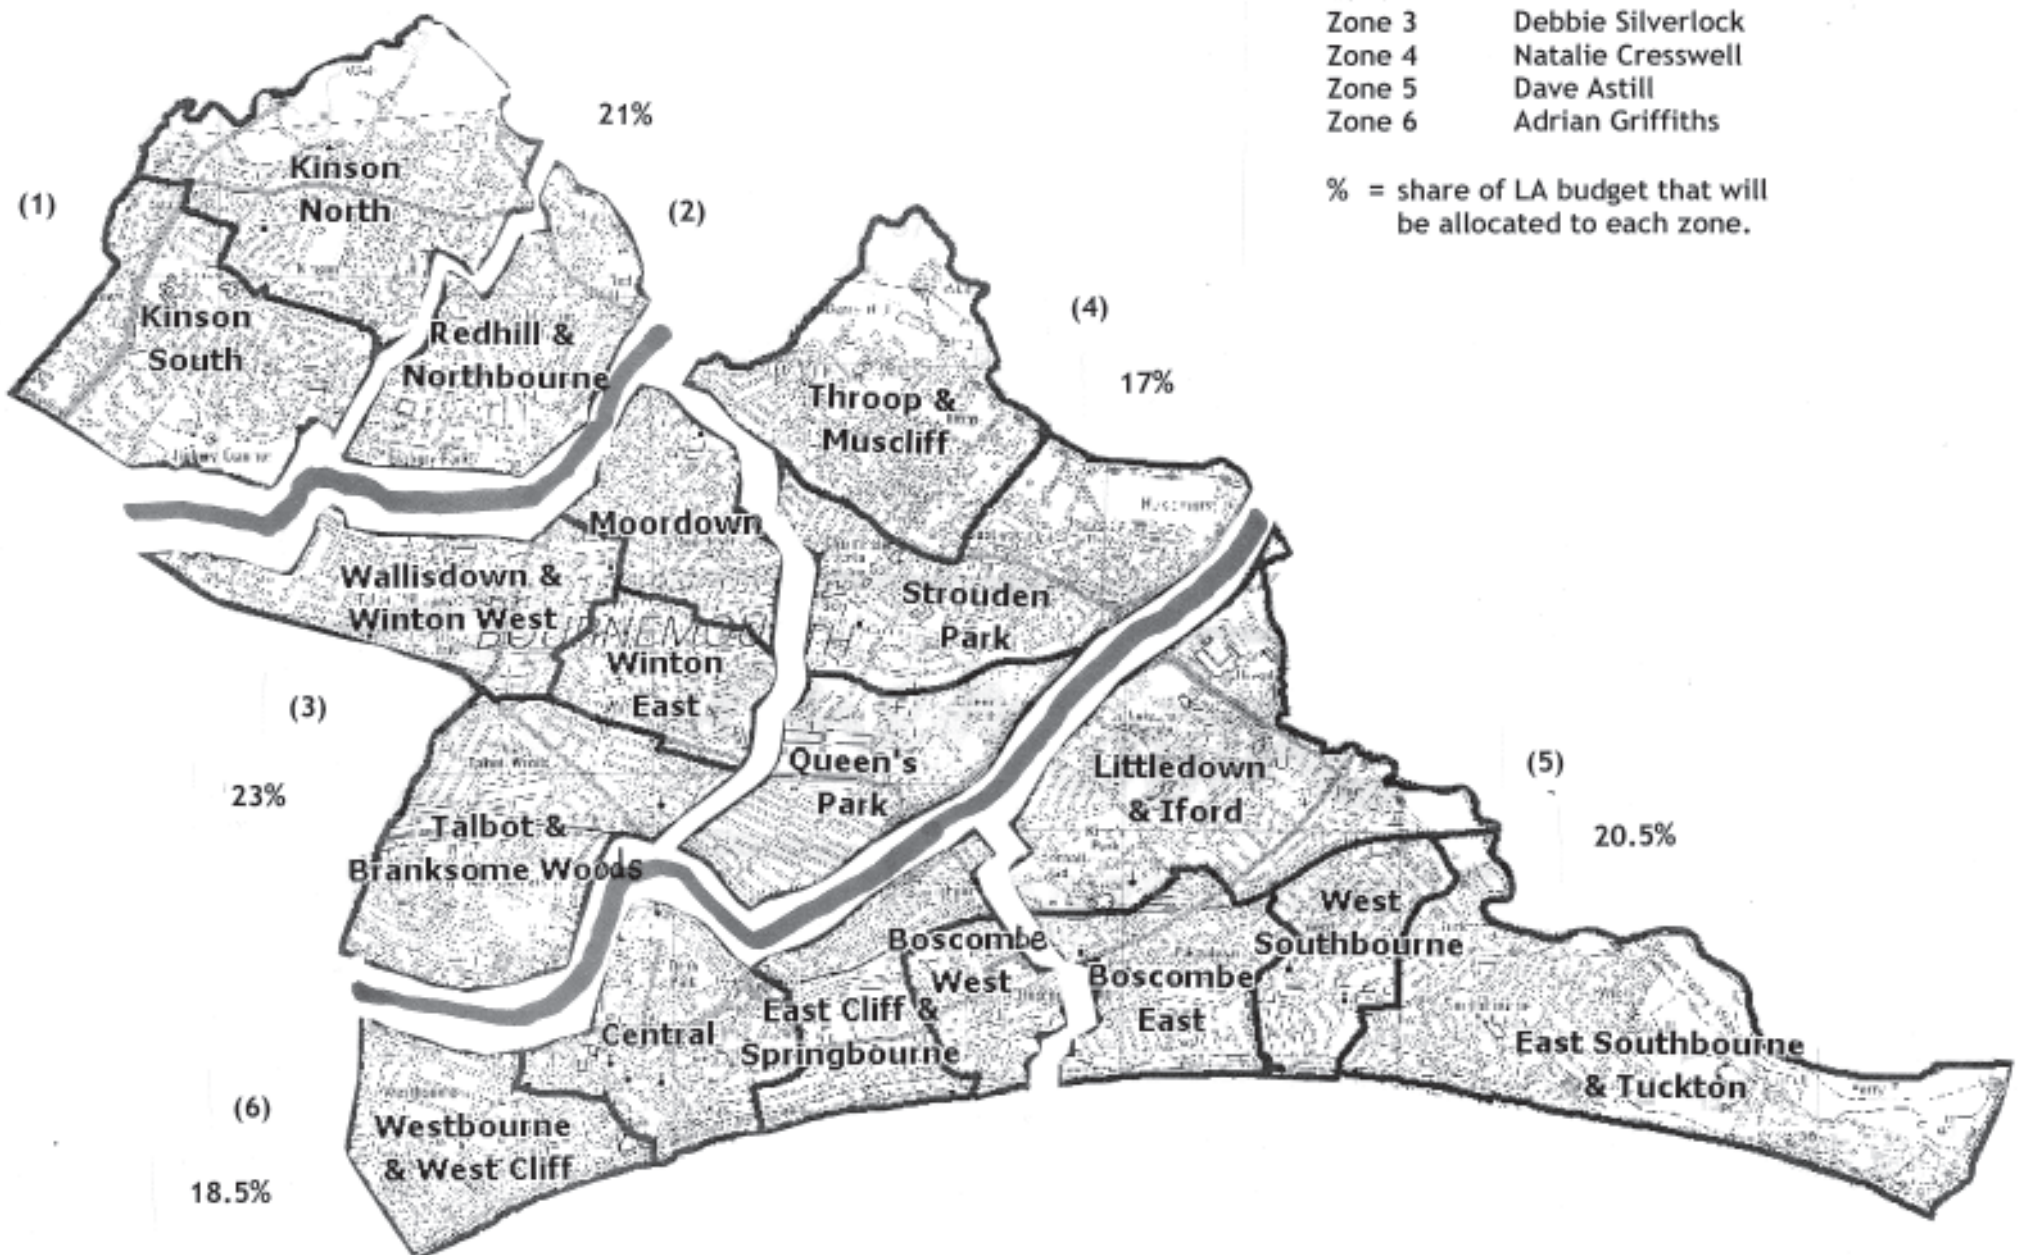

Integrated Youth Service - Zones

- Zone 1 & 2 Jan Tiller
- Zone 3 Debbie Silverlock
- Zone 4 Natalie Cresswell
- Zone 5 Dave Astill
- Zone 6 Adrian Griffiths

% = share of LA budget that will be allocated to each zone.